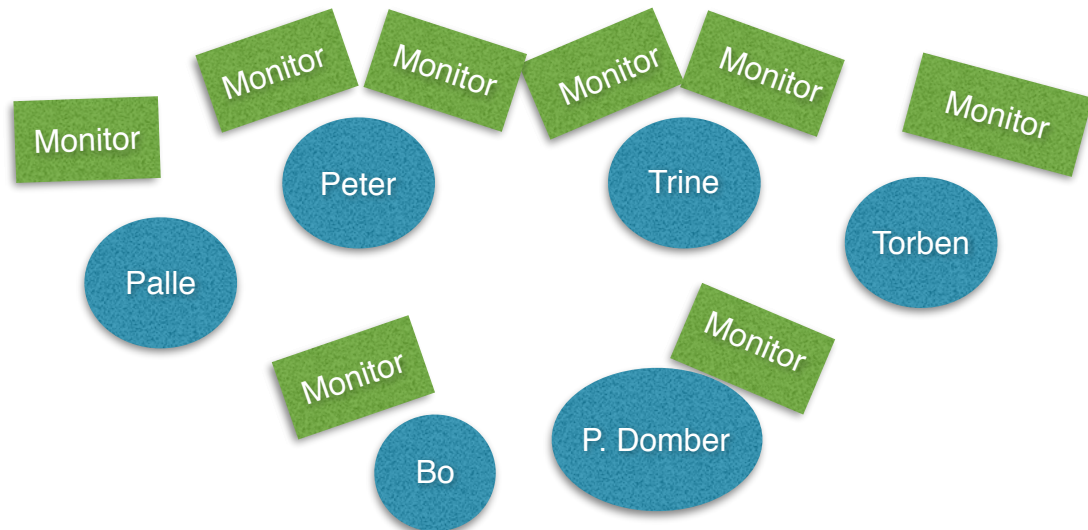

audience

Stage

Trine Lunau:

Vocal Mic KM105 (we bring our own),  
1x Mic på Accordion DPA 4099 (we bring our own)

Peter Sund:

Vocal mic Telefunken M80 (we bring our own)  
Radial Firefly preamp/line-driver for acoustic guitar (we bring our own),  
XLR til porch-board (stomp box)

Palle Hjorth:

Keyboard - XLR stereo out from amp  
Organ - Lesley - 3 mic's on cabinet

Bo Gryholt:

Bas - linedriver

Peter Dombernowski:

Trommer - BD, SN, T1, T2, OH(L/R)

Torben Sminge:

Trompet and Ewi - XLR stereo out from amp  
Moog - line driver - mono out

Total 20 inputs

-----  
Monitor :

Dark chocolate

Fresh fruit

Freshwater non-sparkling on stage.