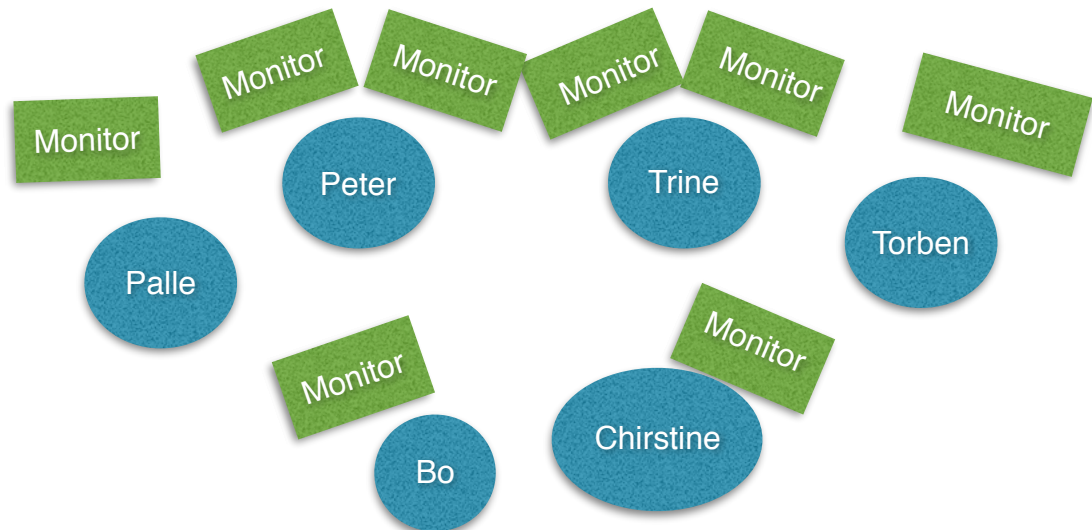

audience

Stage

Trine Lunau:
Vocal Mic KM105 (we bring our own),
1x Mic på Accordion DPA 4099 (we bring our own)

Peter Sund:
Vocal mic Telefunken M80 (we bring our own)
Radial Firefly preamp/line-driver for acoustic guitar (we bring our own),
XLR til porch-board (stomp box)

Palle Hjorth:
Keyboard - XLR stereo out from amp

Bo Gryholt:
Bas - linedriver

Peter Dombernowski:
Trommer - BD, SN, T1, T2, OH(L/R)

Torben Sminge:
Trompet and Ewi - XLR stereo out from amp
Moog - line driver - mono out

Total 17 inputs

Monitor :
6 Sends

Dressing room:

Freshwater

CokeZero

Coffee

Ginger the

Almonds

Dark chocolate

Fresh fruit

Freshwater non-sparkling on stage.